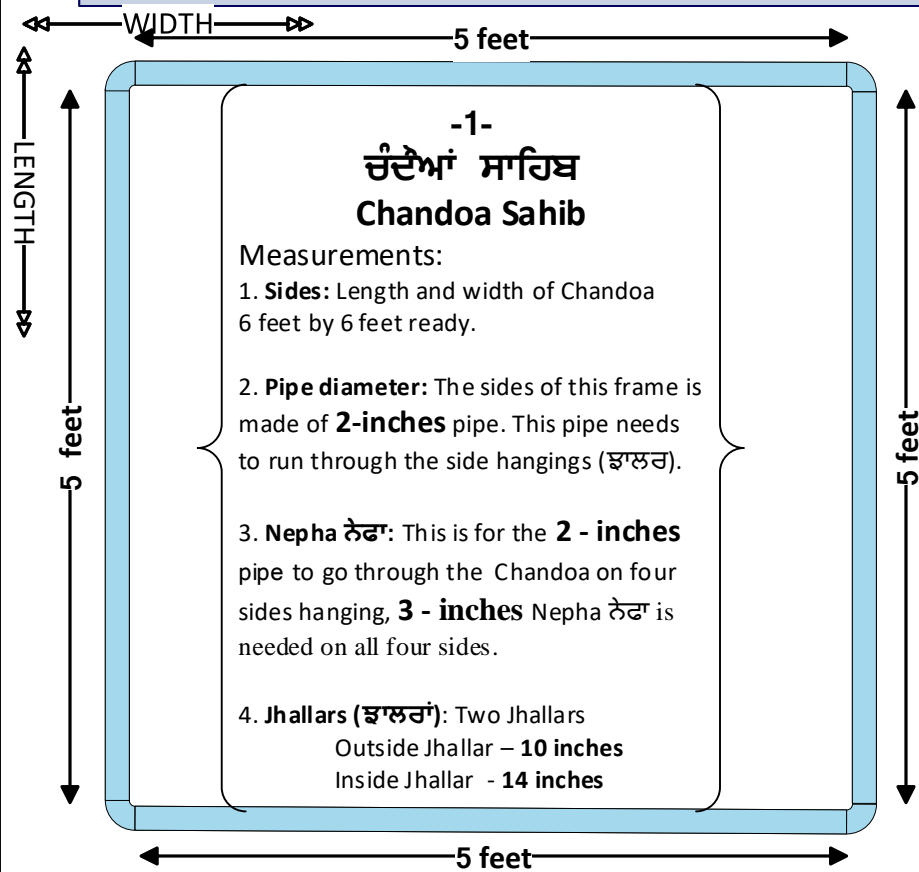

# MATA TRIPTA JI GURUDWARA SAHIB HIDDEN FALLS

## MEASUREMENTS OF CHANDOA AND RAMALA SAHIB

Chandoa Sahib 5 feet x 5 feet Portable Set. It will have following 7 pieces as listed below:

1. Chandoa Sahib (5ft x 5 ft) - 1 pc
2. Ramala Sahib (ਰੁਮਾਲਾ ਵੱਡਾ) - 1 pc
3. Darshani Ramala (ਰੁਮਾਲਾ ਛੋਟਾ) - 1 pc
4. Side Palka (ਦੇ ਪੱਲਕਾਂ) - 2 pcs
5. Table Cover (ਦੇ ਮੇਜ਼-ਪੇਸ਼) - 2 pcs

## MEASUREMENTS OF CHANDOA AND RAMALA SAHIB

- Chandoa Sahib 6 feet x 6 feet Portable Set.**  
It will have following **7** pieces as listed below:
- Chandoa Sahib (6ft x 6ft) - 1 pc
  - Ramala Sahib (ਰੁਮਾਲਾ ਵੱਡਾ) - 1 pc
  - Darshani Ramala (ਰੁਮਾਲਾ ਛੋਟਾ) - 1 pc
  - Side Palka (ਦੇ ਪੱਲਕਾਂ) - 2 pcs
  - Table Cover (ਦੇ ਮੇਜ-ਪੇਸ਼) - 2 pcs