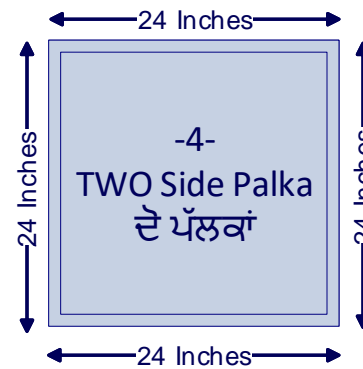

## MEASUREMENTS OF CHANDOA AND RAMALA SAHIB

Chandoa Sahib 5 feet x 5 feet Portable Set. It will have following 7 pieces as listed below:

1. Chandoa Sahib (5ft x 5 ft) - 1 pc
2. Ramala Sahib (ਰੁਮਾਲਾ ਵੱਡਾ) - 1 pc
3. Darshani Ramala (ਰੁਮਾਲਾ ਛੋਟਾ) - 1 pc
4. Side Palka (ਦੇ ਪੱਲਕਾਂ) - 2 pcs
5. Table Cover (ਦੇ ਮੇਜ਼-ਪੇਸ਼) - 2 pcs

## MEASUREMENTS OF CHANDOA AND RAMALA SAHIB

- Chandoa Sahib 6 feet x 6 feet Portable Set.**  
It will have following **7** pieces as listed below:
- Chandoa Sahib (6ft x 6ft) - 1 pc
  - Ramala Sahib (ਰੁਮਾਲਾ ਵੱਡਾ) - 1 pc
  - Darshani Ramala (ਰੁਮਾਲਾ ਛੋਟਾ) - 1 pc
  - Side Palka (ਦੇ ਪੱਲਕਾਂ) - 2 pcs
  - Table Cover (ਦੇ ਮੇਜ-ਪੇਸ਼) - 2 pcs