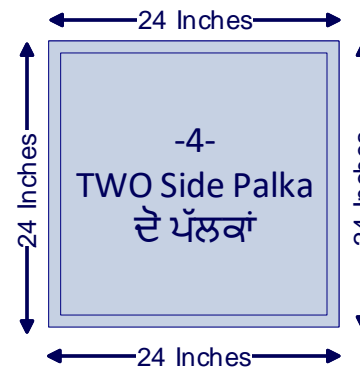

# MATA TRIPTA JI GURUDWARA SAHIB HIDDEN FALLS

## MEASUREMENTS OF CHANDOA AND RAMALA SAHIB

Chandoa Sahib 5 feet x 5 feet Portable Set. It will have following 7 pieces as listed below:

1. Chandoa Sahib (5ft x 5 ft) - 1 pc
2. Ramala Sahib (ਰੁਮਾਲਾ ਵੱਡਾ) - 1 pc
3. Darshani Ramala (ਰੁਮਾਲਾ ਛੋਟਾ) - 1 pc
4. Side Palka (ਦੇ ਪੱਲਕਾਂ) - 2 pcs
5. Table Cover (ਦੇ ਮੇਜ਼-ਪੇਸ਼) - 2 pcs

## MEASUREMENTS OF CHANDOA AND RAMALA SAHIB

- Chandoa Sahib 6 feet x 6 feet Portable Set.**  
It will have following **7** pieces as listed below:
- Chandoa Sahib (6ft x 6ft) - 1 pc
  - Ramala Sahib (ਰੁਮਾਲਾ ਵੱਡਾ) - 1 pc
  - Darshani Ramala (ਰੁਮਾਲਾ ਛੋਟਾ) - 1 pc
  - Side Palka (ਦੇ ਪੱਲਕਾਂ) - 2 pcs
  - Table Cover (ਦੇ ਮੇਜ-ਪੇਸ਼) - 2 pcs