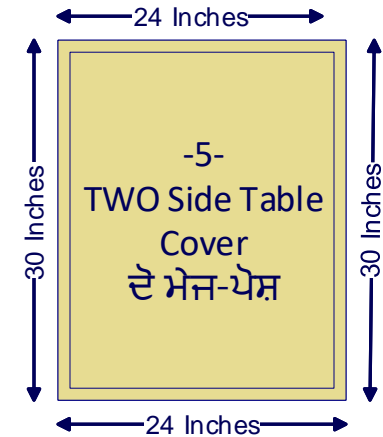

## MEASUREMENTS OF CHANDOA AND RAMALA SAHIB

Chandoa Sahib 5 feet x 5 feet Portable Set. It will have following 7 pieces as listed below:

1. Chandoa Sahib (5ft x 5 ft) - 1 pc
2. Ramala Sahib (ਰੁਮਾਲਾ ਵੱਡਾ) - 1 pc
3. Darshani Ramala (ਰੁਮਾਲਾ ਛੋਟਾ) - 1 pc
4. Side Palka (ਦੇ ਪੱਲਕਾਂ) - 2 pcs
5. Table Cover (ਦੇ ਮੇਜ਼-ਪੇਸ਼) - 2 pcs

## MEASUREMENTS OF CHANDOA AND RAMALA SAHIB

- Chandoa Sahib 6 feet x 6 feet Portable Set.**  
It will have following **7** pieces as listed below:
- Chandoa Sahib (6ft x 6ft) - 1 pc
  - Ramala Sahib (ਰੁਮਾਲਾ ਵੱਡਾ) - 1 pc
  - Darshani Ramala (ਰੁਮਾਲਾ ਛੋਟਾ) - 1 pc
  - Side Palka (ਦੇ ਪੱਲਕਾਂ) - 2 pcs
  - Table Cover (ਦੇ ਮੇਜ-ਪੇਸ਼) - 2 pcs