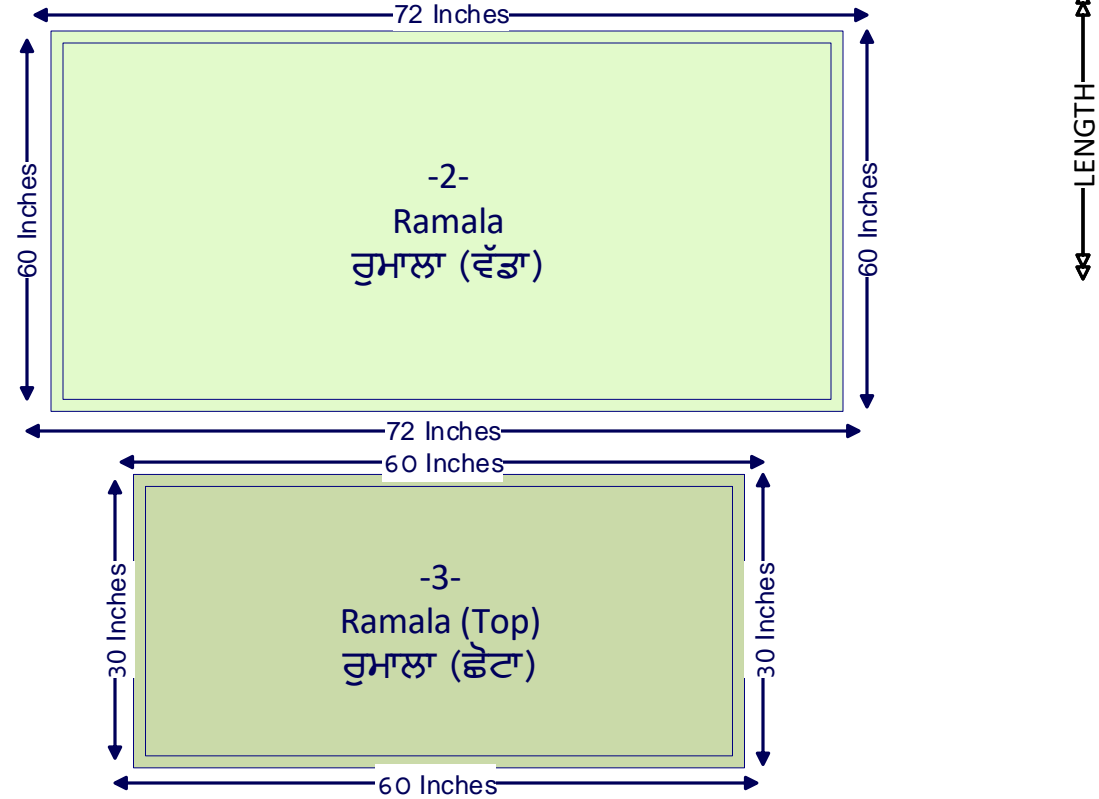

## MEASUREMENTS OF CHANDOA AND RAMALA SAHIB

Chandoa Sahib 5 feet x 5 feet Portable Set. It will have following 7 pieces as listed below:

1. Chandoa Sahib (5ft x 5 ft) - 1 pc
2. Ramala Sahib (ਰੁਮਾਲਾ ਵੱਡਾ) - 1 pc
3. Darshani Ramala (ਰੁਮਾਲਾ ਛੋਟਾ) - 1 pc
4. Side Palka (ਦੇ ਪੱਲਕਾਂ) - 2 pcs
5. Table Cover (ਦੇ ਮੇਜ਼-ਪੇਸ਼) - 2 pcs

## MEASUREMENTS OF CHANDOA AND RAMALA SAHIB

- Chandoa Sahib 6 feet x 6 feet Portable Set.**  
It will have following **7** pieces as listed below:
- Chandoa Sahib (6ft x 6ft) - 1 pc
  - Ramala Sahib (ਰੁਮਾਲਾ ਵੱਡਾ) - 1 pc
  - Darshani Ramala (ਰੁਮਾਲਾ ਛੋਟਾ) - 1 pc
  - Side Palka (ਦੇ ਪੱਲਕਾਂ) - 2 pcs
  - Table Cover (ਦੇ ਮੇਜ-ਪੇਸ਼) - 2 pcs