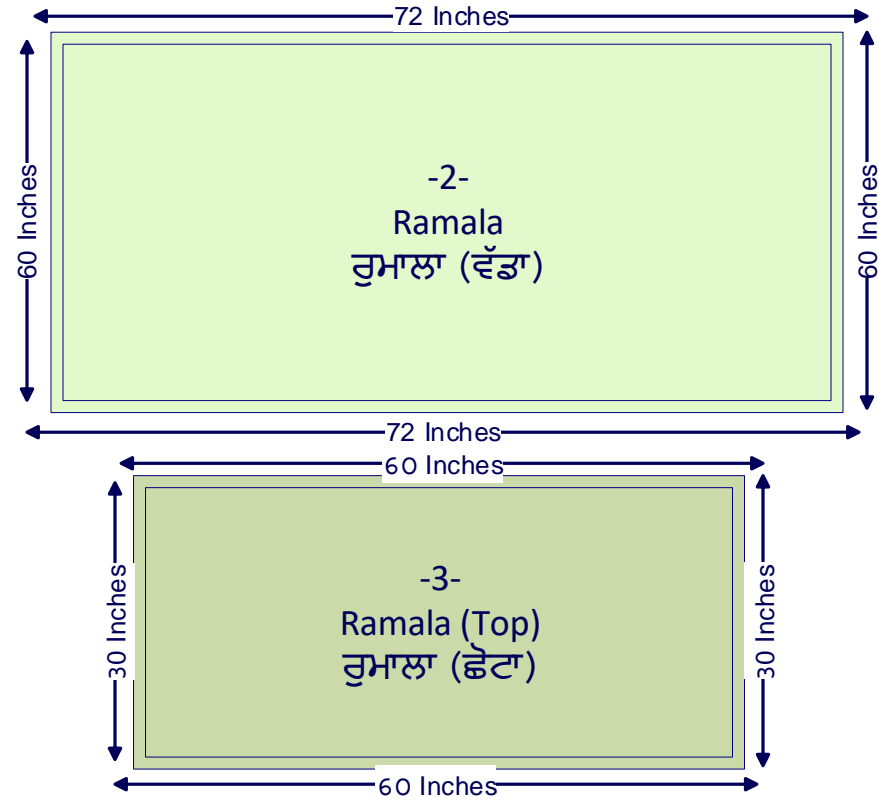

## MEASUREMENTS OF CHANDOA AND RAMALA SAHIB

Chandoa Sahib 5 feet x 5 feet Portable Set. It will have following 7 pieces as listed below:

1. Chandoa Sahib (5ft x 5 ft) - 1 pc
2. Ramala Sahib (ਰੁਮਾਲਾ ਵੱਡਾ) - 1 pc
3. Darshani Ramala (ਰੁਮਾਲਾ ਛੋਟਾ) - 1 pc
4. Side Palka (ਦੇ ਪੱਲਕਾਂ) - 2 pcs
5. Table Cover (ਦੇ ਮੇਜ਼-ਪੇਸ਼) - 2 pcs

## MEASUREMENTS OF CHANDOA AND RAMALA SAHIB

- Chandoa Sahib 6 feet x 6 feet Portable Set.**  
It will have following **7** pieces as listed below:
- Chandoa Sahib (6ft x 6ft) - 1 pc
  - Ramala Sahib (ਰੁਮਾਲਾ ਵੱਡਾ) - 1 pc
  - Darshani Ramala (ਰੁਮਾਲਾ ਛੋਟਾ) - 1 pc
  - Side Palka (ਦੇ ਪੱਲਕਾਂ) - 2 pcs
  - Table Cover (ਦੇ ਮੇਜ-ਪੇਸ਼) - 2 pcs