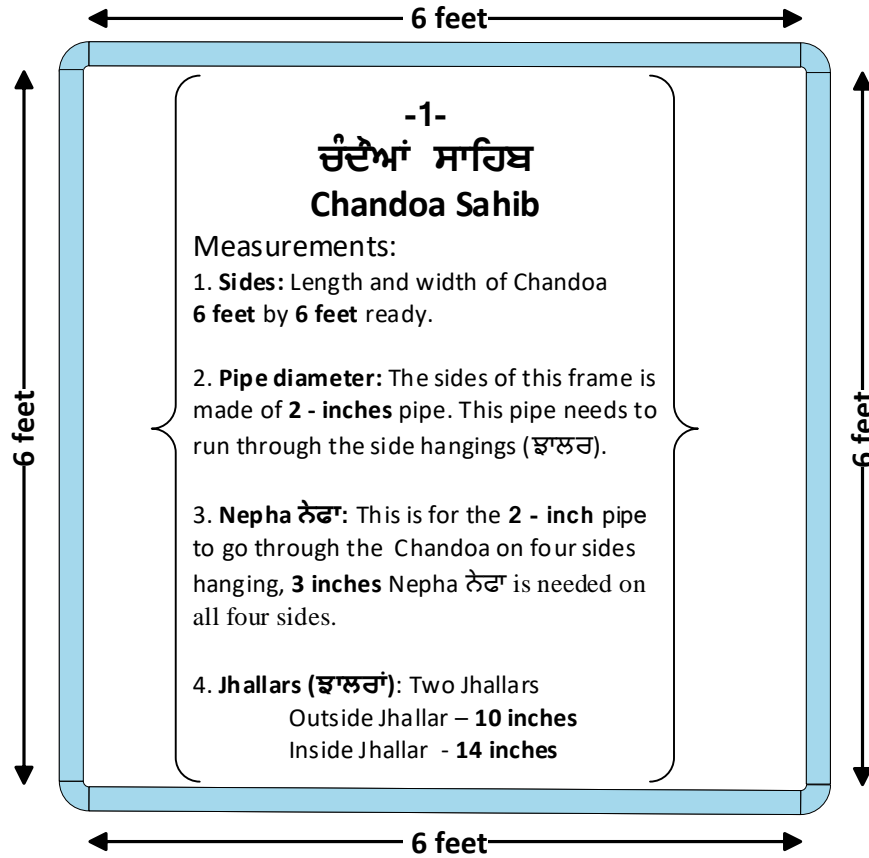

## MEASUREMENTS OF CHANDOA AND RAMALA SAHIB

Chandoa Sahib 5 feet x 5 feet Portable Set. It will have following 7 pieces as listed below:

1. Chandoa Sahib (5ft x 5 ft) - 1 pc
2. Ramala Sahib (ਰੁਮਾਲਾ ਵੱਡਾ) - 1 pc
3. Darshani Ramala (ਰੁਮਾਲਾ ਛੋਟਾ) - 1 pc
4. Side Palka (ਦੇ ਪੱਲਕਾਂ) - 2 pcs
5. Table Cover (ਦੇ ਮੇਜ਼-ਪੇਸ਼) - 2 pcs

## MEASUREMENTS OF CHANDOA AND RAMALA SAHIB

- Chandoa Sahib 6 feet x 6 feet Portable Set.**  
It will have following **7** pieces as listed below:
- Chandoa Sahib (6ft x 6ft) - 1 pc
  - Ramala Sahib (ਰੁਮਾਲਾ ਵੱਡਾ) - 1 pc
  - Darshani Ramala (ਰੁਮਾਲਾ ਛੋਟਾ) - 1 pc
  - Side Palka (ਦੇ ਪੱਲਕਾਂ) - 2 pcs
  - Table Cover (ਦੇ ਮੇਜ-ਪੇਸ਼) - 2 pcs