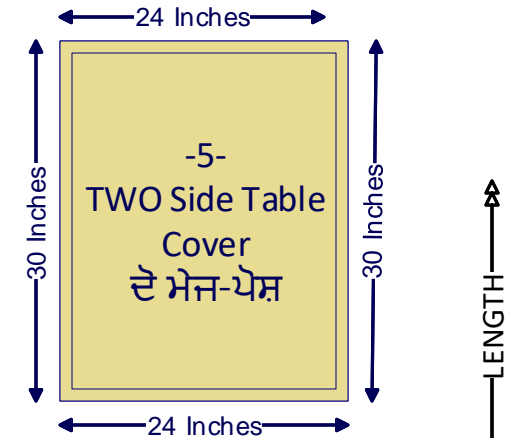

## MEASUREMENTS OF CHANDOA AND RAMALA SAHIB

Chandoa Sahib 5 feet x 5 feet Portable Set. It will have following 7 pieces as listed below:

1. Chandoa Sahib (5ft x 5 ft) - 1 pc
2. Ramala Sahib (ਰੁਮਾਲਾ ਵੱਡਾ) - 1 pc
3. Darshani Ramala (ਰੁਮਾਲਾ ਛੋਟਾ) - 1 pc
4. Side Palka (ਦੇ ਪੱਲਕਾਂ) - 2 pcs
5. Table Cover (ਦੇ ਮੇਜ਼-ਪੇਸ਼) - 2 pcs

## MEASUREMENTS OF CHANDOA AND RAMALA SAHIB

- Chandoa Sahib 6 feet x 6 feet Portable Set.**  
It will have following **7** pieces as listed below:
- Chandoa Sahib (6ft x 6ft) - 1 pc
  - Ramala Sahib (ਰੁਮਾਲਾ ਵੱਡਾ) - 1 pc
  - Darshani Ramala (ਰੁਮਾਲਾ ਛੋਟਾ) - 1 pc
  - Side Palka (ਦੇ ਪੱਲਕਾਂ) - 2 pcs
  - Table Cover (ਦੇ ਮੇਜ-ਪੇਸ਼) - 2 pcs