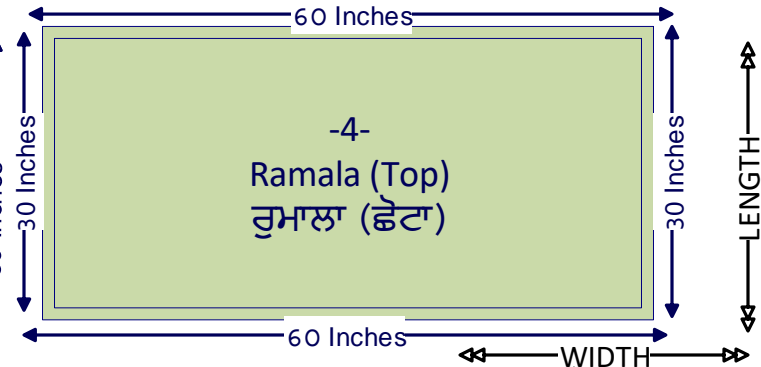

GURUDWARA SAHIB HIDDEN FALLS

MEASUREMENTS OF CHANDOA AND RAMALA SAHIB

GURUDWARA SAHIB HIDDEN FALLS

MEASUREMENTS OF CHANDOA AND RAMALA SAHIB

This Chandoa Sahib Set (10 feet x 10 feet) will have following 8 pieces as listed below:

1. Chandoa Sahib (10ft x 10ft) - 1 pc
2. Ramala Sahib (ਰੁਮਾਲਾ ਵੱਡਾ) - 1 pc
3. Ramala (ਰੁਮਾਲਾ ਦੂਜਾ) - 1 pc
4. Darshani Ramala (ਰੁਮਾਲਾ ਛੋਟਾ) - 1 pc
5. Side Palka (ਦੇ ਪੱਲਕਾਂ) - 2 pcs
6. Table Cover (ਦੇ ਮੇਜ਼-ਪੇਸ਼) - 2 pcs

GURUDWARA SAHIB HIDDEN FALLS

MEASUREMENTS OF CHANDOA AND RAMALA SAHIB

← WIDTH →

← WIDTH →

↑ LENGTH ↓

↑ LENGTH ↓

↑ LENGTH ↓

↑ LENGTH ↓

← WIDTH →

← WIDTH →