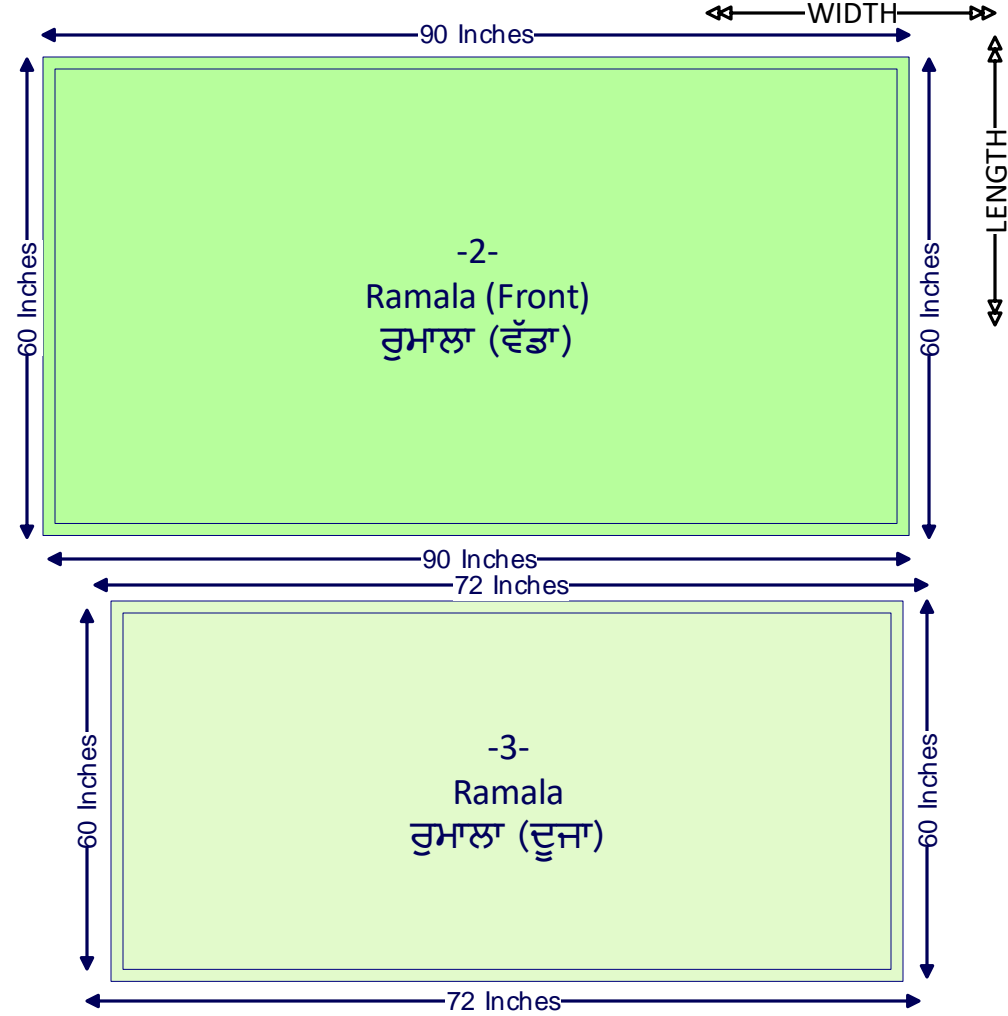

GURUDWARA SAHIB HIDDEN FALLS

MEASUREMENTS OF CHANDOA AND RAMALA SAHIB

GURUDWARA SAHIB HIDDEN FALLS

MEASUREMENTS OF CHANDOA AND RAMALA SAHIB

This Chandoa Sahib Set (10 feet x 10 feet) will have following 8 pieces as listed below:

1. Chandoa Sahib (10ft x 10ft) - 1 pc
2. Ramala Sahib (ਰੁਮਾਲਾ ਵੱਡਾ) - 1 pc
3. Ramala (ਰੁਮਾਲਾ ਦੂਜਾ) - 1 pc
4. Darshani Ramala (ਰੁਮਾਲਾ ਛੋਟਾ) - 1 pc
5. Side Palka (ਦੇ ਪੱਲਕਾਂ) - 2 pcs
6. Table Cover (ਦੇ ਮੇਜ਼-ਪੇਸ਼) - 2 pcs

GURUDWARA SAHIB HIDDEN FALLS

MEASUREMENTS OF CHANDOA AND RAMALA SAHIB

← WIDTH →

← WIDTH →

↑ LENGTH ↓

↑ LENGTH ↓

↑ LENGTH ↓

↑ LENGTH ↓

← WIDTH →

← WIDTH →