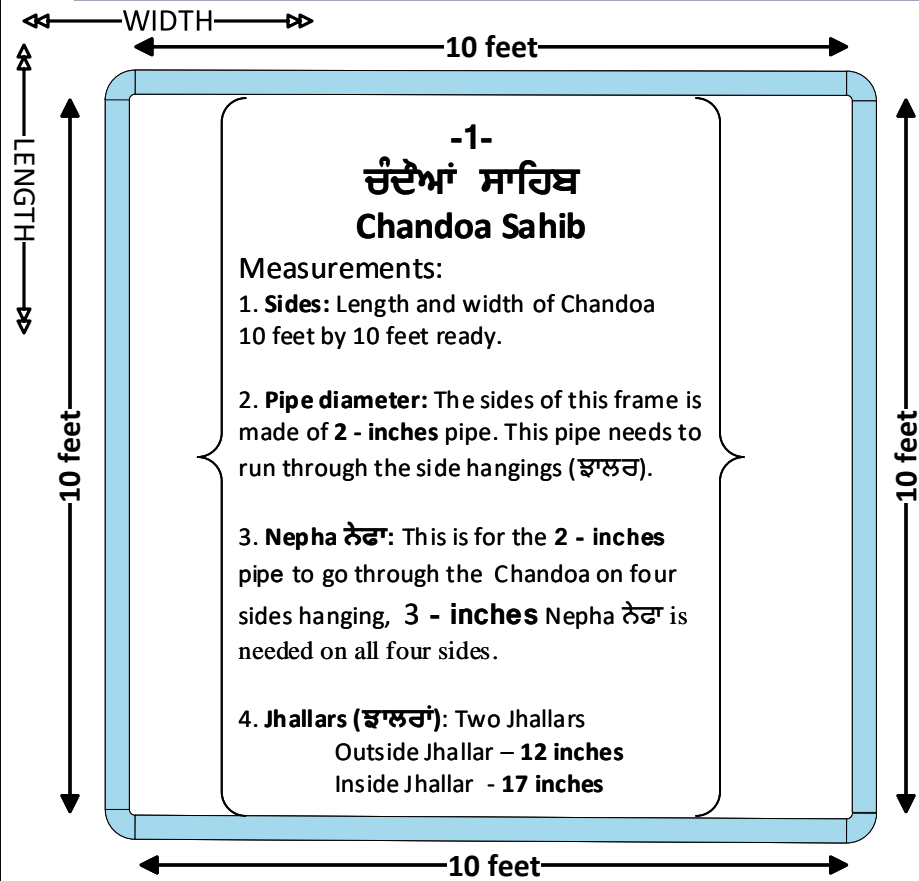

GURUDWARA SAHIB HIDDEN FALLS

MEASUREMENTS OF CHANDOA AND RAMALA SAHIB

GURUDWARA SAHIB HIDDEN FALLS

MEASUREMENTS OF CHANDOA AND RAMALA SAHIB

This Chandoa Sahib Set (10 feet x 10 feet) will have following 8 pieces as listed below:

1. Chandoa Sahib (10ft x 10ft) - 1 pc
2. Ramala Sahib (ਰੁਮਾਲਾ ਵੱਡਾ) - 1 pc
3. Ramala (ਰੁਮਾਲਾ ਦੂਜਾ) - 1 pc
4. Darshani Ramala (ਰੁਮਾਲਾ ਛੋਟਾ) - 1 pc
5. Side Palka (ਦੇ ਪੱਲਕਾਂ) - 2 pcs
6. Table Cover (ਦੇ ਮੇਜ਼-ਪੇਸ਼) - 2 pcs

GURUDWARA SAHIB HIDDEN FALLS

MEASUREMENTS OF CHANDOA AND RAMALA SAHIB

← WIDTH →

← WIDTH →

↑ LENGTH ↓

↑ LENGTH ↓

↑ LENGTH ↓

↑ LENGTH ↓

← WIDTH →

← WIDTH →