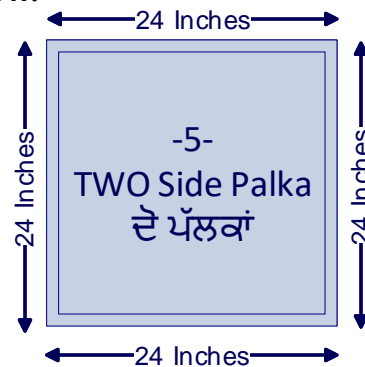

GURUDWARA SAHIB HIDDEN FALLS

MEASUREMENTS OF CHANDOA AND RAMALA SAHIB

GURUDWARA SAHIB HIDDEN FALLS

MEASUREMENTS OF CHANDOA AND RAMALA SAHIB

This Chandoa Sahib Set (10 feet x 10 feet) will have following 8 pieces as listed below:

1. Chandoa Sahib (10ft x 10ft) - 1 pc
2. Ramala Sahib (ਰੁਮਾਲਾ ਵੱਡਾ) - 1 pc
3. Ramala (ਰੁਮਾਲਾ ਦੂਜਾ) - 1 pc
4. Darshani Ramala (ਰੁਮਾਲਾ ਛੋਟਾ) - 1 pc
5. Side Palka (ਦੇ ਪੱਲਕਾਂ) - 2 pcs
6. Table Cover (ਦੇ ਮੇਜ਼-ਪੇਸ਼) - 2 pcs

GURUDWARA SAHIB HIDDEN FALLS

MEASUREMENTS OF CHANDOA AND RAMALA SAHIB

← WIDTH →

← WIDTH →

↑ LENGTH ↓

↑ LENGTH ↓

↑ LENGTH ↓

↑ LENGTH ↓

← WIDTH →

← WIDTH →