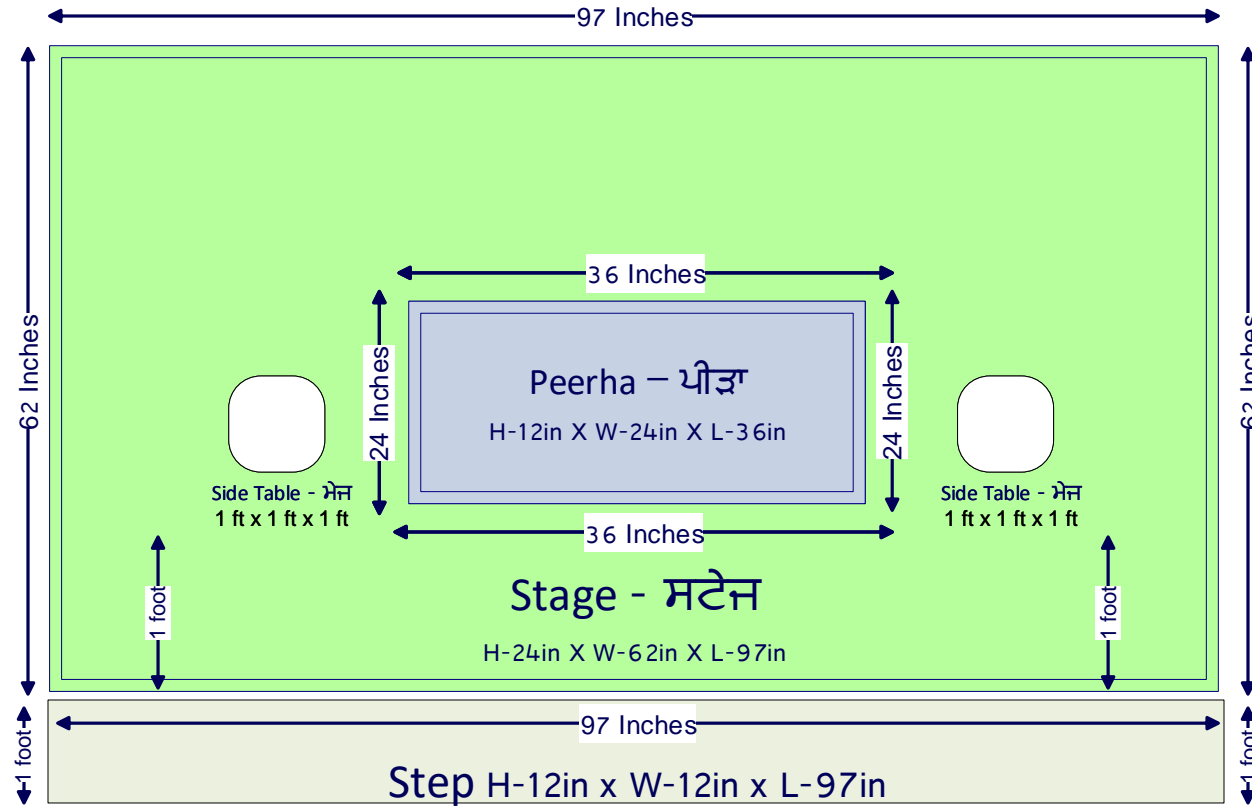

GURUDWARA SAHIB HIDDEN FALLS

MEASUREMENTS OF CHANDOA AND RAMALA SAHIB

GURUDWARA SAHIB HIDDEN FALLS

MEASUREMENTS OF CHANDOA AND RAMALA SAHIB

This Chandoa Sahib Set (10 feet x 10 feet) will have following 8 pieces as listed below:

1. Chandoa Sahib (10ft x 10ft) - 1 pc
2. Ramala Sahib (ਰੁਮਾਲਾ ਵੱਡਾ) - 1 pc
3. Ramala (ਰੁਮਾਲਾ ਦੂਜਾ) - 1 pc
4. Darshani Ramala (ਰੁਮਾਲਾ ਛੋਟਾ) - 1 pc
5. Side Palka (ਦੇ ਪੱਲਕਾਂ) - 2 pcs
6. Table Cover (ਦੇ ਮੇਜ਼-ਪੇਸ਼) - 2 pcs

GURUDWARA SAHIB HIDDEN FALLS

MEASUREMENTS OF CHANDOA AND RAMALA SAHIB

← WIDTH →

← WIDTH →

↑ LENGTH ↓

↑ LENGTH ↓

↑ LENGTH ↓

↑ LENGTH ↓

← WIDTH →

← WIDTH →